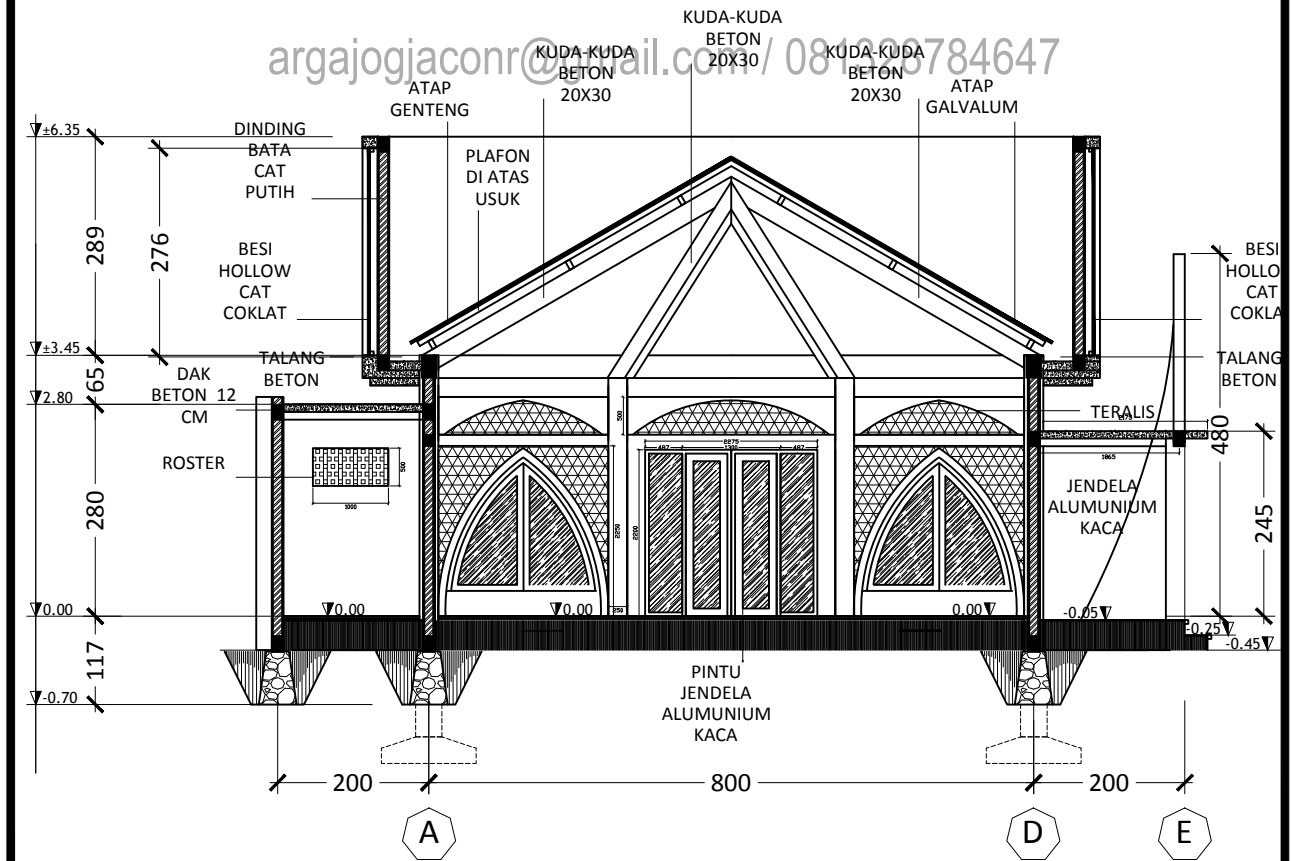

BESI
HOLLOW
HITAM
CAT
COKLAT

ROSTER

TAMPAK DEPAN
SKALA 1:100

argajogjaconr@gmail.com / 081328784647

TAMPAK BELAKANG
SKALA 1:100

PROJECT NAME	ARCHITECT	OWNER	LOCATION	TITLE
MUSHOLA	 WWW.ARGAJOGJA.COM	IBU SRI	MANOKOWARI	TAMPAK

○ **TAMPAK KIRI**
SKALA 1:100

argajogjaconr@gmail.com / 081328784647

○ **TAMPAK KANAN**
SKALA 1:100

PROJECT NAME	ARCHITECT	OWNER	LOCATION	TITLE
MUSHOLA	 WWW.ARGAJOGJA.COM	IBU SRI	MANOKOWARI	TAMPAK

POTONGAN A
SKALA 1:100

POTONGAN B
SKALA 1:100

PROJECT NAME	ARCHITECT	OWNER	LOCATION	TITLE
MUSHOLA	 WWW.ARGAJOGJA.COM	IBU SRI	MANOKOWARI	POTONGAN

RENCANA ATAP
SKALA 1:125

PROJECT NAME	ARCHITECT	OWNER	LOCATION	TITLE
MUSHOLA	 WWW.ARGAJOGJA.COM	IBU SRI	MANOKOWARI	ATAP