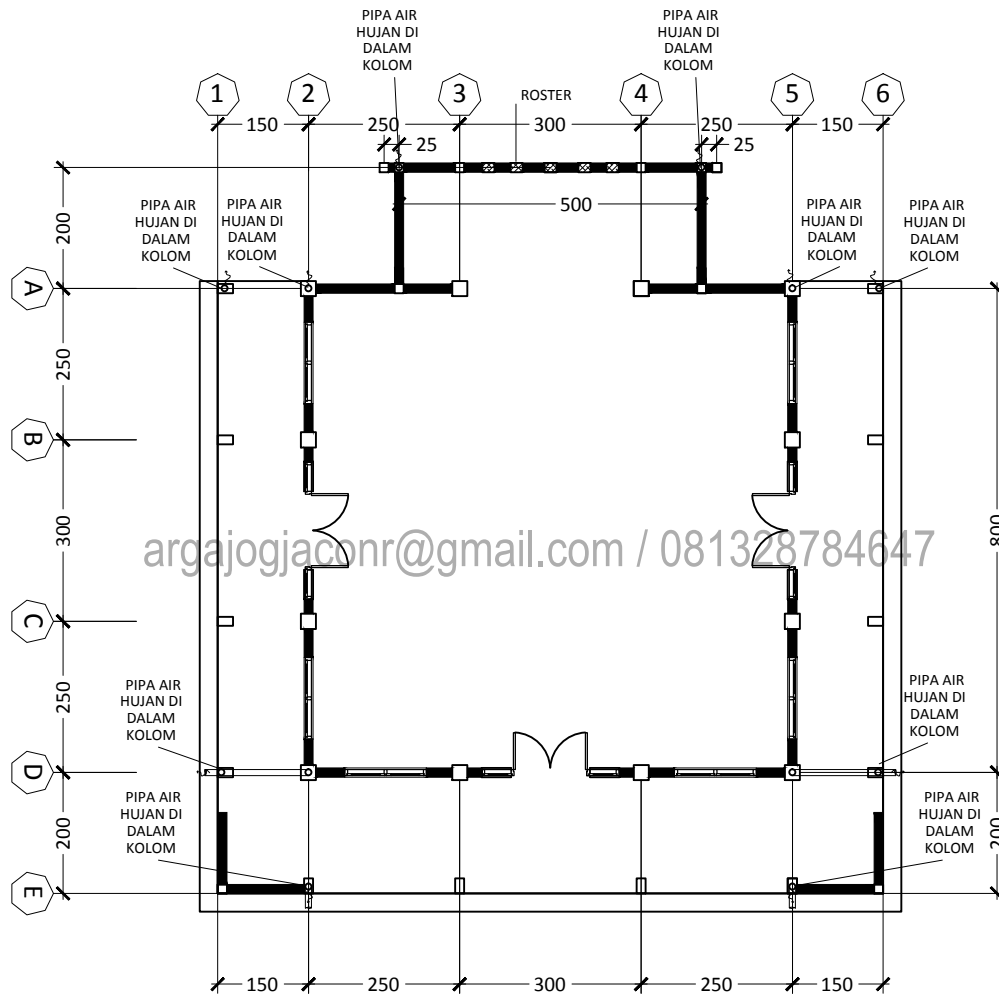

SANITASI
SKALA 1:125

PROJECT NAME	ARCHITECT	OWNER	LOCATION	TITLE
MUSHOLA	 WWW.ARGAJOGJA.COM	IBU SRI	MANOKOWARI	SANITASI