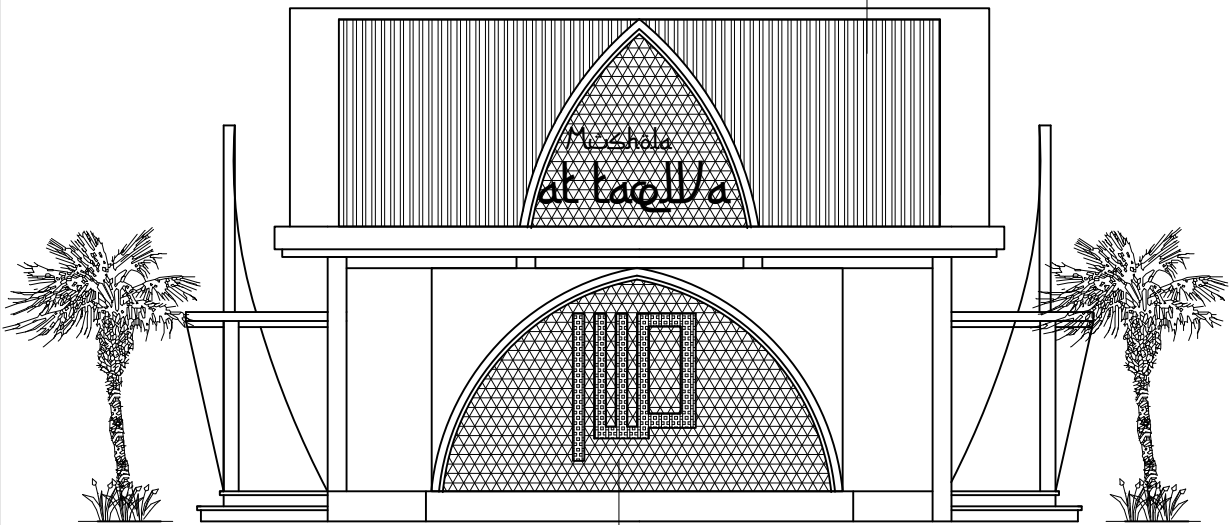

BESI
HOLLOW
HITAM
CAT
COKLAT

ROSTER

TAMPAK DEPAN
SKALA 1:100

argajogjaconr@gmail.com / 081328784647