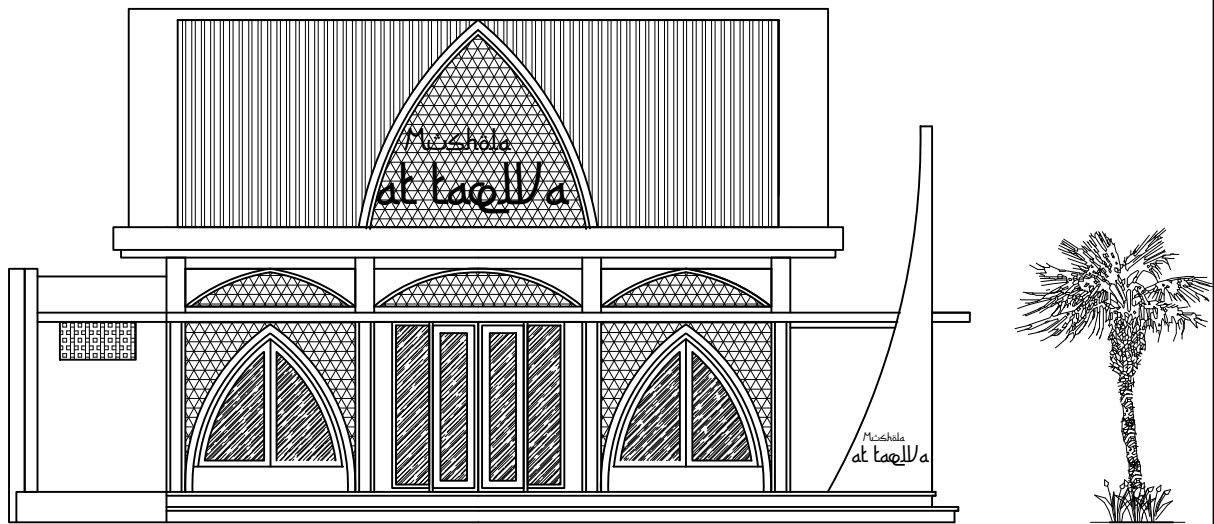

○ **TAMPAK KIRI**
SKALA 1:100

argajogjaconr@gmail.com / 081328784647