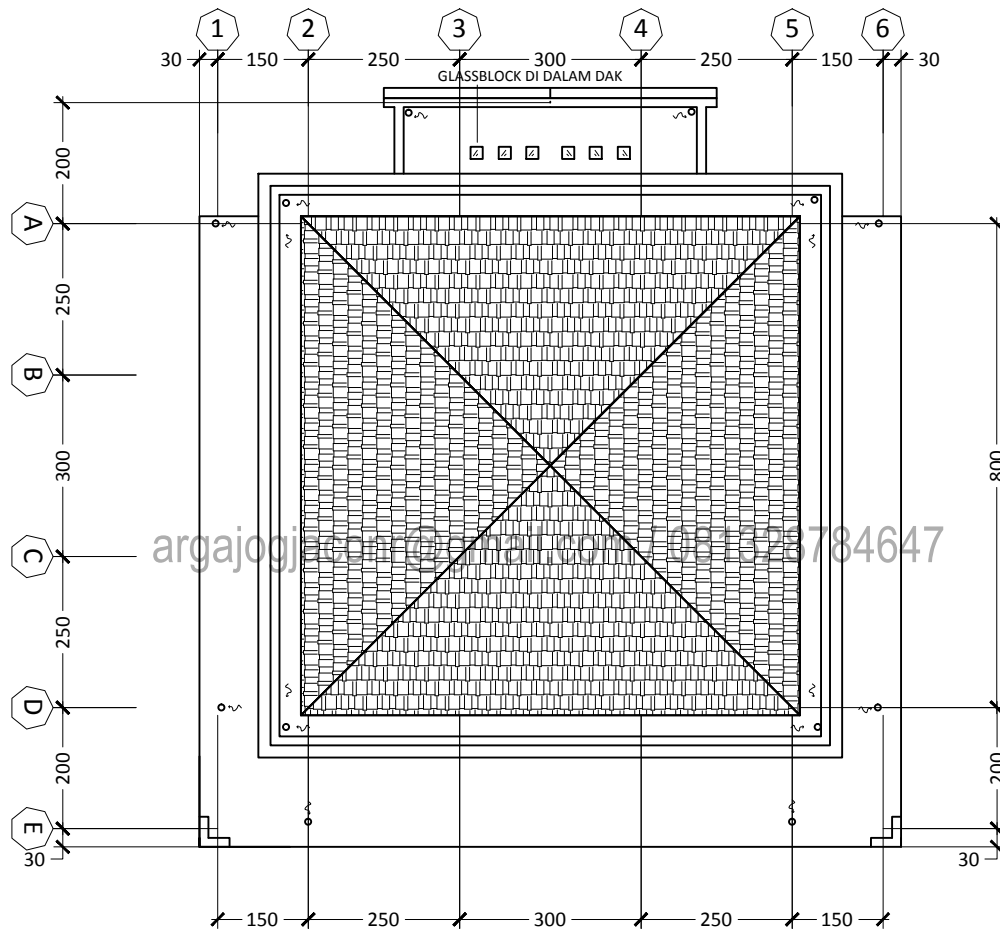

RENCANA ATAP
SKALA 1:125

PROJECT NAME	ARCHITECT	OWNER	LOCATION	TITLE
MUSHOLA	 WWW.ARGAJOGJA.COM	IBU SRI	MANOKOWARI	ATAP