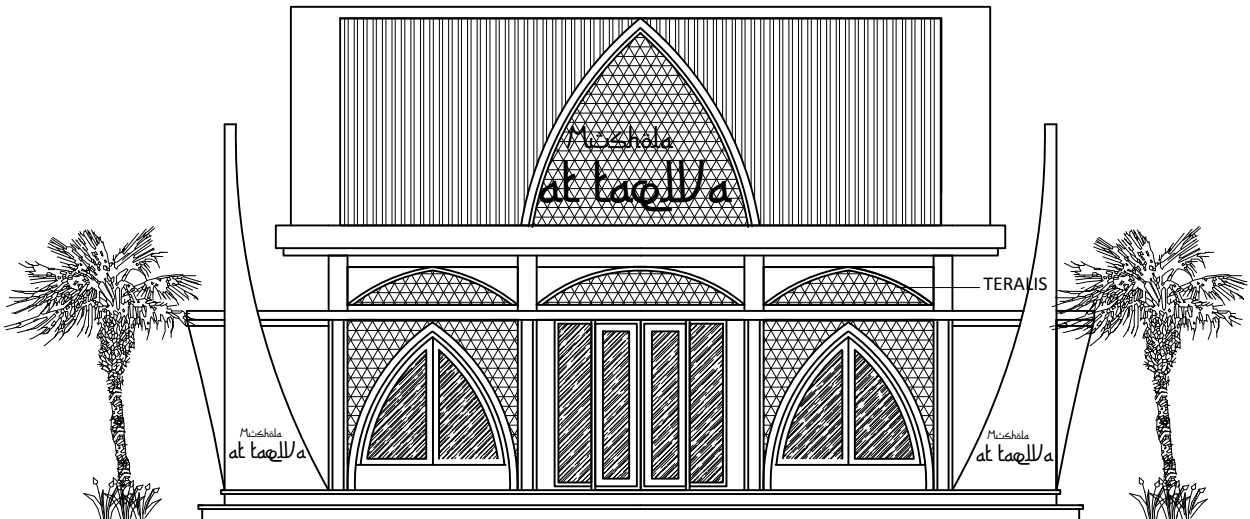

TAMPAK BELAKANG
SKALA 1:100

PROJECT NAME	ARCHITECT	OWNER	LOCATION	TITLE
MUSHOLA	 WWW.ARGAJOGJA.COM	IBU SRI	MANOKOWARI	TAMPAK