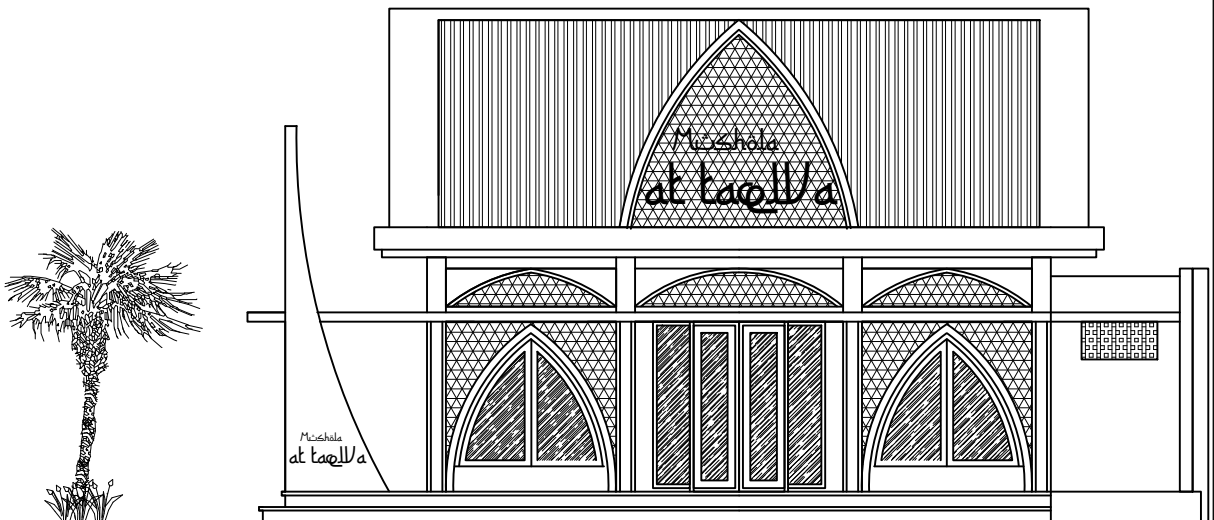

○ **TAMPAK KANAN**
SKALA 1:100

PROJECT NAME	ARCHITECT	OWNER	LOCATION	TITLE
MUSHOLA	 WWW.ARGAJOGJA.COM	IBU SRI	MANOKOWARI	TAMPAK