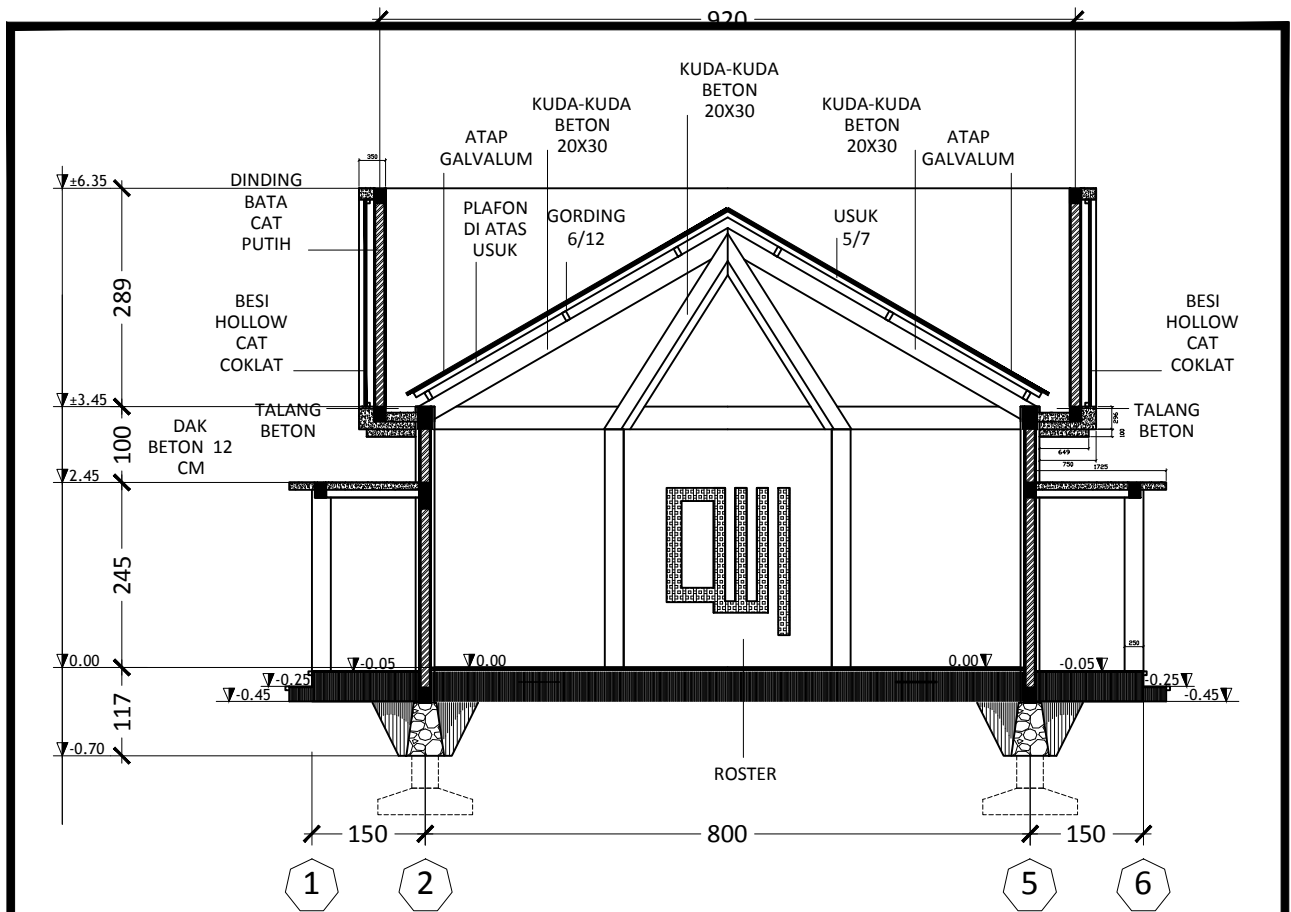

GAMBAR KERJA MUSHOLA

MANOKOWARI, PAPUA

design by

ARGAJOGJA

Architecture, Interior, Engineering

DENAH RENCANA
SKALA 1:125

PROJECT NAME	ARCHITECT	OWNER	LOCATION	TITLE
MUSHOLA	 WWW.ARGAJOGJA.COM	IBU SRI	MANOKOWARI	DENAH RENCANA

BESI
HOLLOW
HITAM
CAT
COKLAT

ROSTER

TAMPAK DEPAN
SKALA 1:100

argajogjaconr@gmail.com / 081328784647

TAMPAK BELAKANG
SKALA 1:100

PROJECT NAME	ARCHITECT	OWNER	LOCATION	TITLE
MUSHOLA	 WWW.ARGAJOGJA.COM	IBU SRI	MANOKOWARI	TAMPAK

○ **TAMPAK KIRI**
SKALA 1:100

argajogjaconr@gmail.com / 081328784647

○ **TAMPAK KANAN**
SKALA 1:100

PROJECT NAME	ARCHITECT	OWNER	LOCATION	TITLE
MUSHOLA	 WWW.ARGAJOGJA.COM	IBU SRI	MANOKOWARI	TAMPAK

POTONGAN A
SKALA 1:100