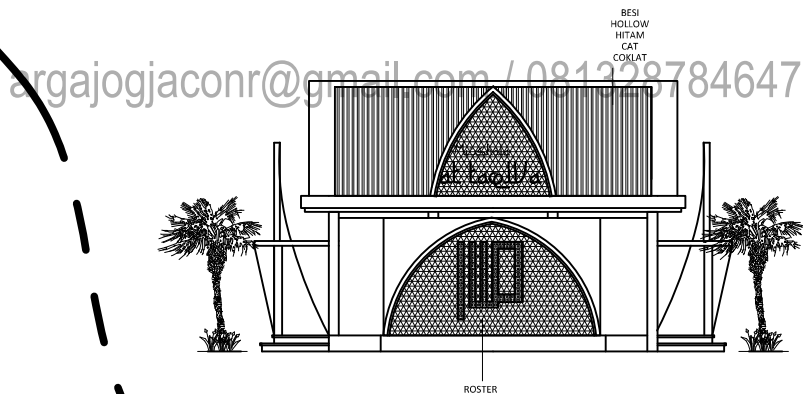

GAMBAR KERJA MUSHOLA

MANOKOWARI, PAPUA

design by

ARGAJOGJA

Architecture, Interior, Engineering

DENAH RENCANA
SKALA 1:125

PROJECT NAME	ARCHITECT	OWNER	LOCATION	TITLE
MUSHOLA	 WWW.ARGAJOGJA.COM	IBU SRI	MANOKOWARI	DENAH RENCANA

BESI
HOLLOW
HITAM
CAT
COKLAT

ROSTER

TAMPAK DEPAN
SKALA 1:100

argajogjaconr@gmail.com / 081328784647

TAMPAK BELAKANG
SKALA 1:100

PROJECT NAME	ARCHITECT	OWNER	LOCATION	TITLE
MUSHOLA	 WWW.ARGAJOGJA.COM	IBU SRI	MANOKOWARI	TAMPAK