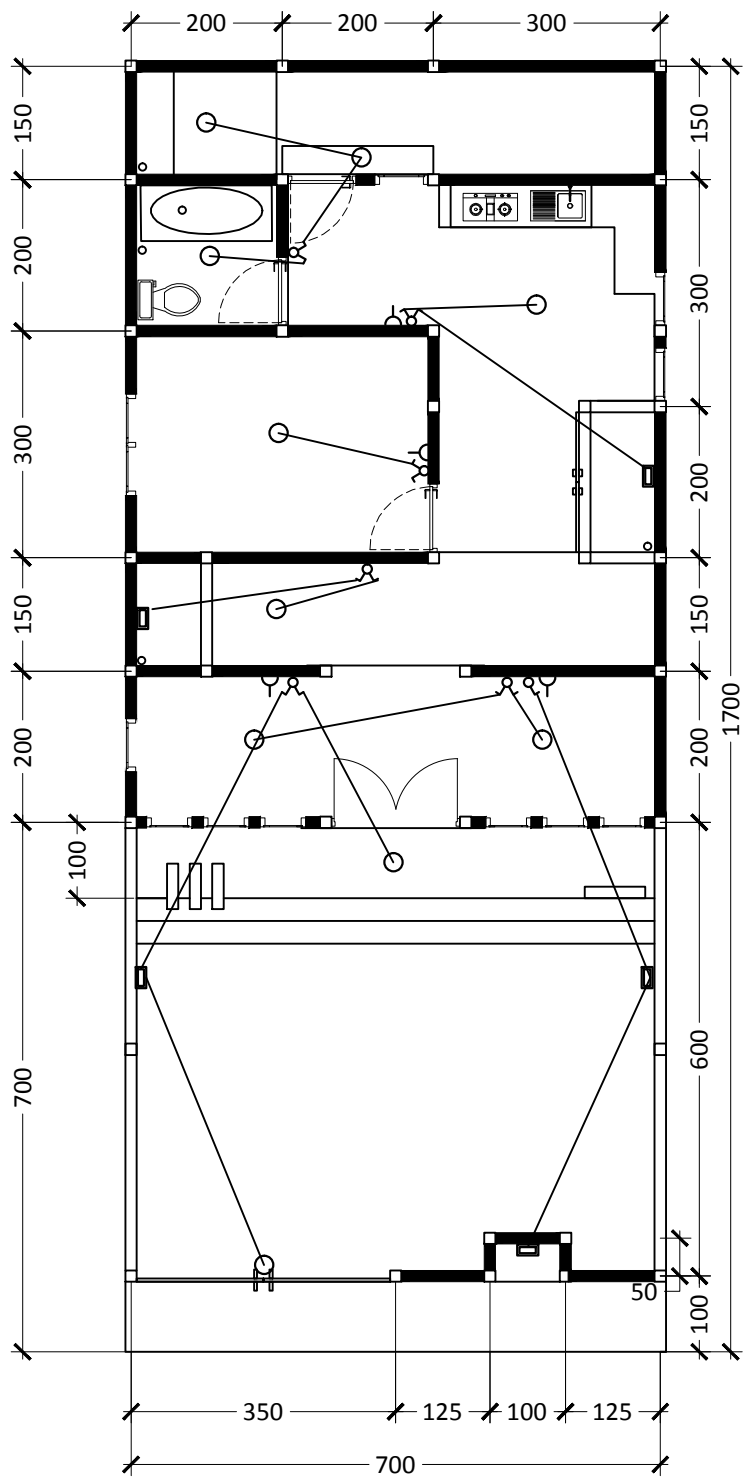

SIMBOL	KETERANGAN
	= Lampu taman outdoor
	= TITIK lampu
	= SAKLAR ganda/ SERI 1.5 mtr dari lantai
	= SAKLAR tunggal 1.5 mtr dari lantai
	= OUTLET STOP KONTAK 0.3 mtr dari lantai

ELEKTRIKAL
SKALA 1:100

PROJECT NAME	ARCHITECT	OWNER	TITLE	SCALE
RUMAH MINIMALIS	ARGAJOGJA Architectural Interior Engineering	BAPAK ZAINUDDIN	ELEKTRIKAL	1:100