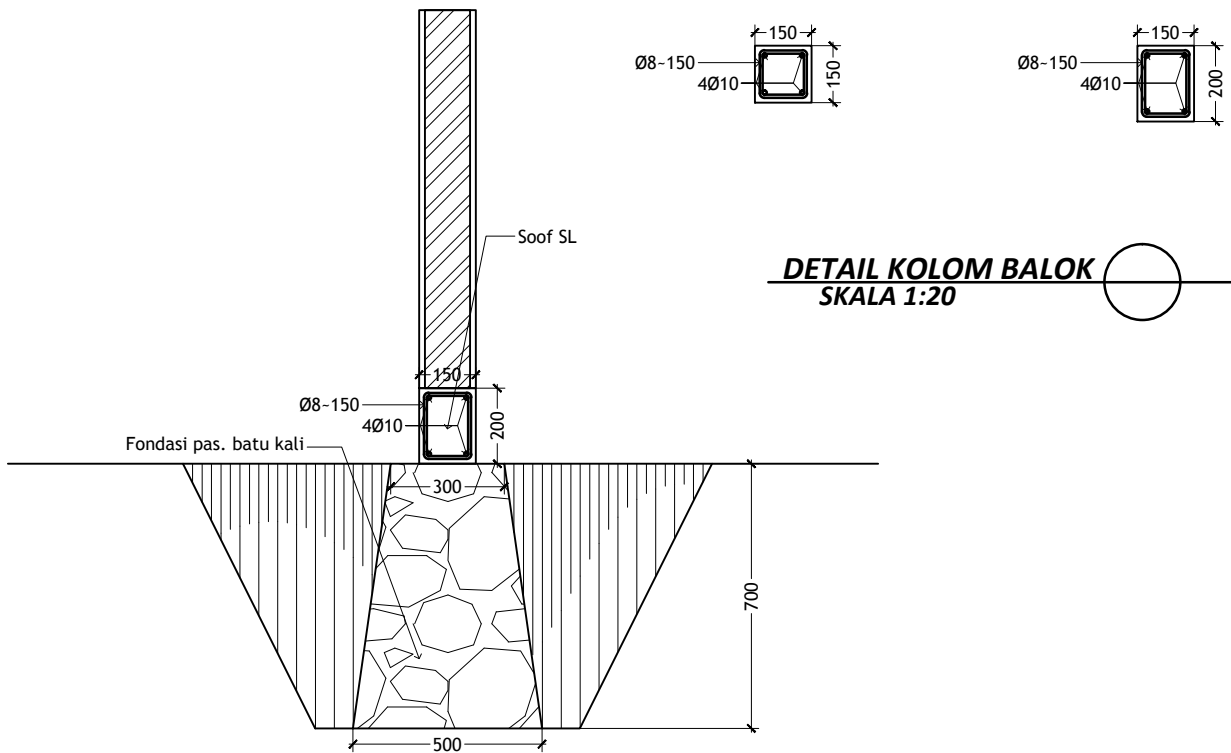

DETAIL KOLOM BALOK
SKALA 1:20

DETAIL PONDASI
SKALA 1:20

PROJECT NAME	ARCHITECT	OWNER	TITLE	SCALE
RUMAH MINIMALIS	ARGAJOGJA Architectural & Interior Engineering	BAPAK ZAINUDDIN	DETAIL	1:20