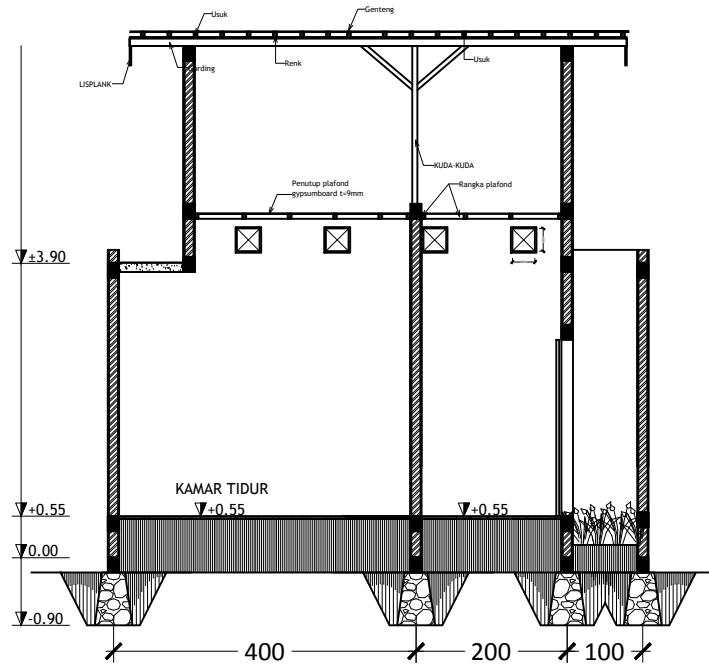

POTONGAN A
SKALA 1:100

POTONGAN B
SKALA 1:100

PROJECT NAME	ARCHITECT	OWNER	TITLE	SCALE	NOTE
RUMAH MINIMALIS	ARGAJOGJA Architectural Interior Engineering	PAK ZAINUDDIN	POTONGAN	1:100