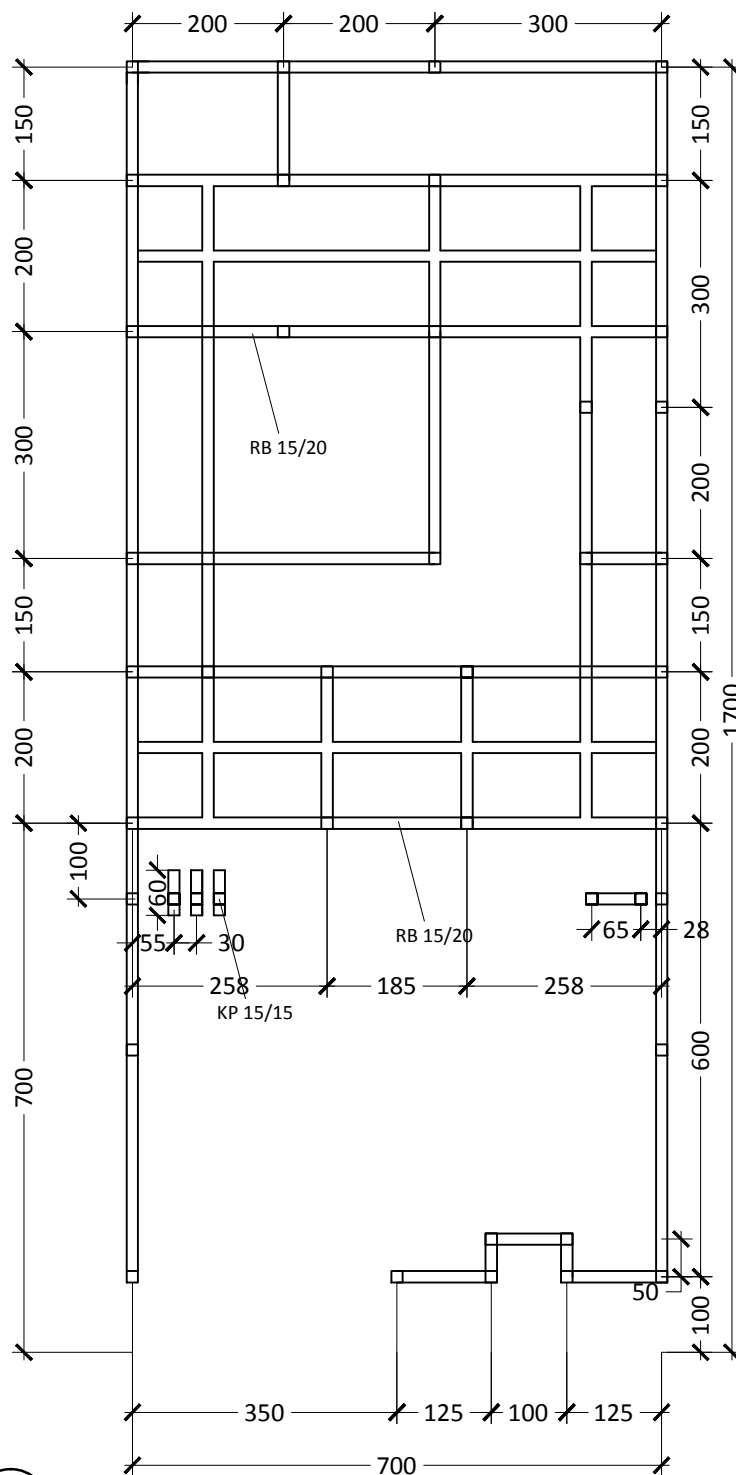

DENAH KOLOM BALOK
SKALA 1:100

PROJECT NAME	ARCHITECT	OWNER	TITLE	SCALE
RUMAH MINIMALIS	ARGAJOGJA Architectural Interior Engineering	BAPAK ZAINUDDIN	DENAH KOLOM BALOK	1:100