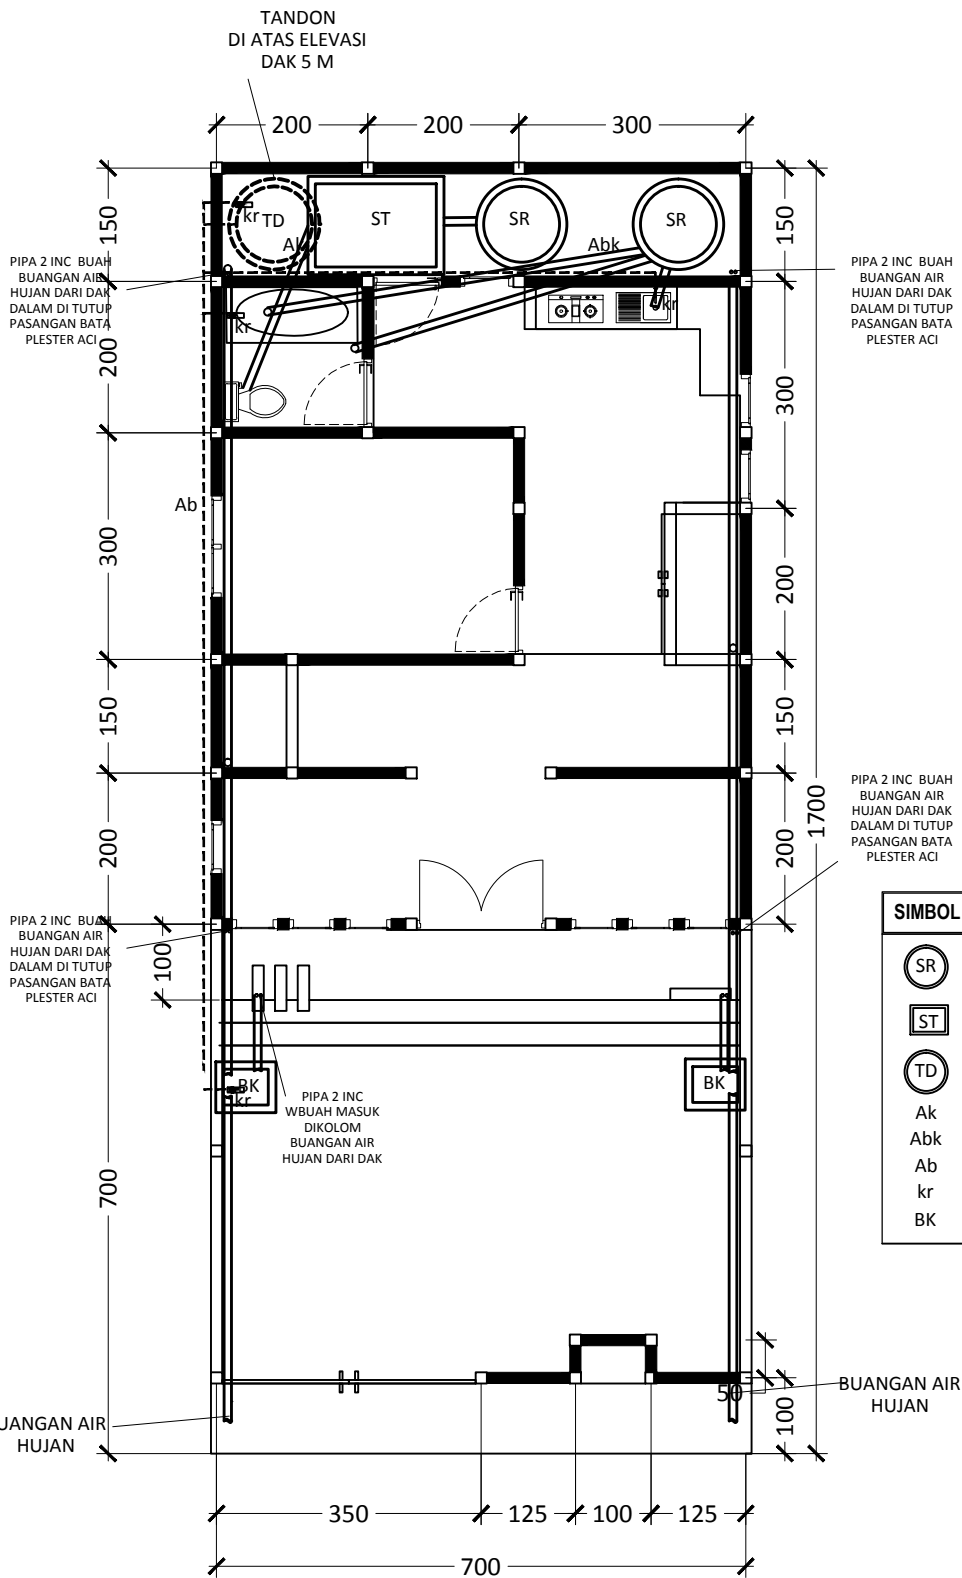

SIMBOL	KETERANGAN
(SR)	= SUMUR RESAPAN
[ST]	= SEPTIC TANK
(TD)	= TANDON
Ak	= Pipa Air kotor
Abk	= Pipa Air bekas
Ab	= Pipa Air bersih
kr	= kran
BK	= Bak Kontrol

SANITASI
SKALA 1:100

PROJECT NAME	ARCHITECT	OWNER	TITLE	SCALE
RUMAH MINIMALIS	ARGAJOGJA <i>Architectural Interior Engineering</i>	BAPAK ZAINUDDIN	SANITASI	1:100