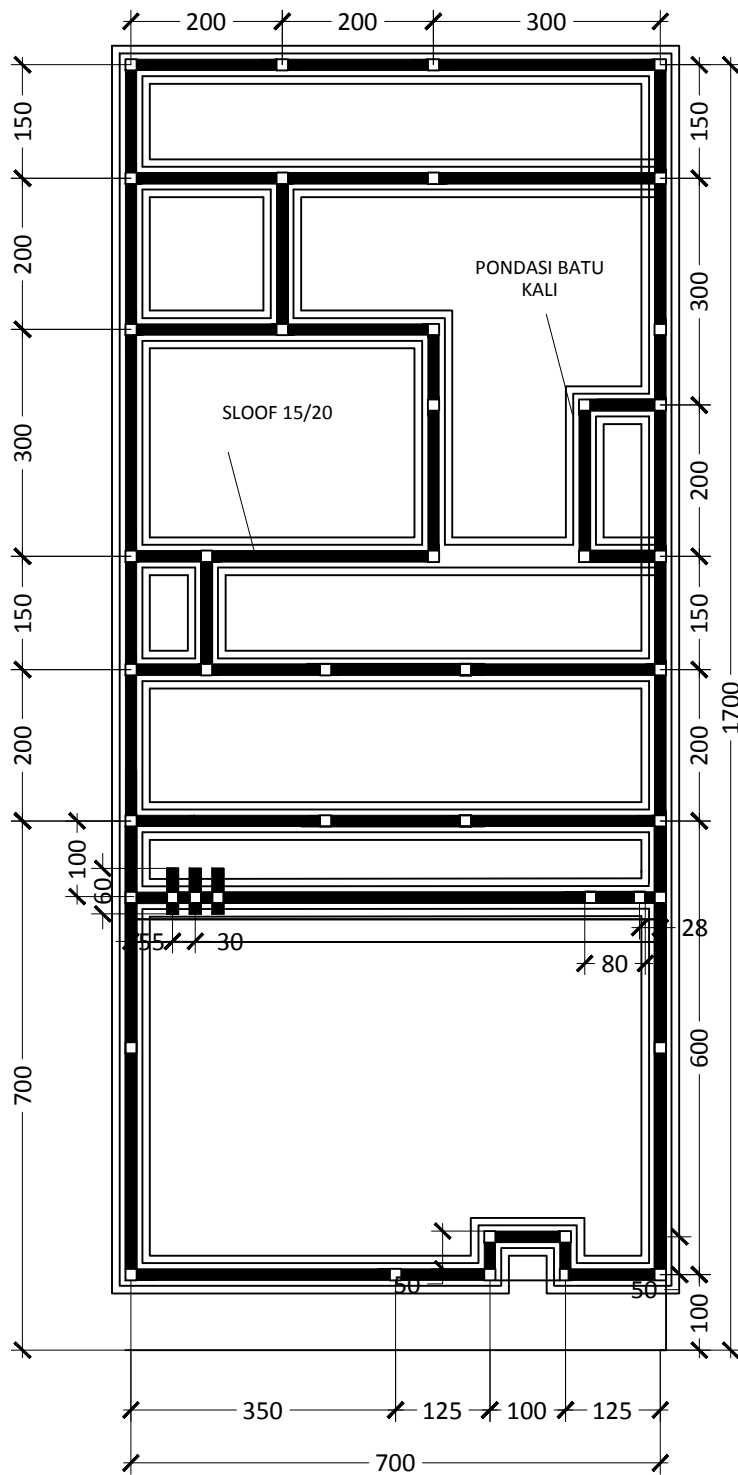

PONDASI
SKALA 1:100

PROJECT NAME	ARCHITECT	OWNER	TITLE	SCALE
RUMAH MINIMALIS	ARGAJOGJA Architectural Interior Engineering	BAPAK ZAINUDDIN	PONDASI	1:100