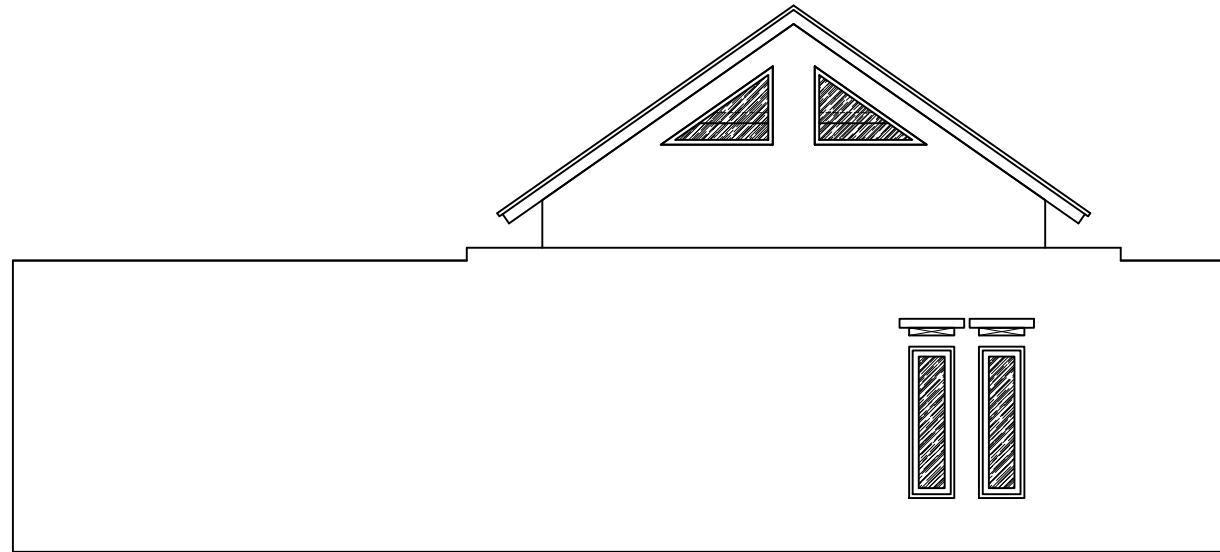

TAMPAK KIRI
SKALA 1:100