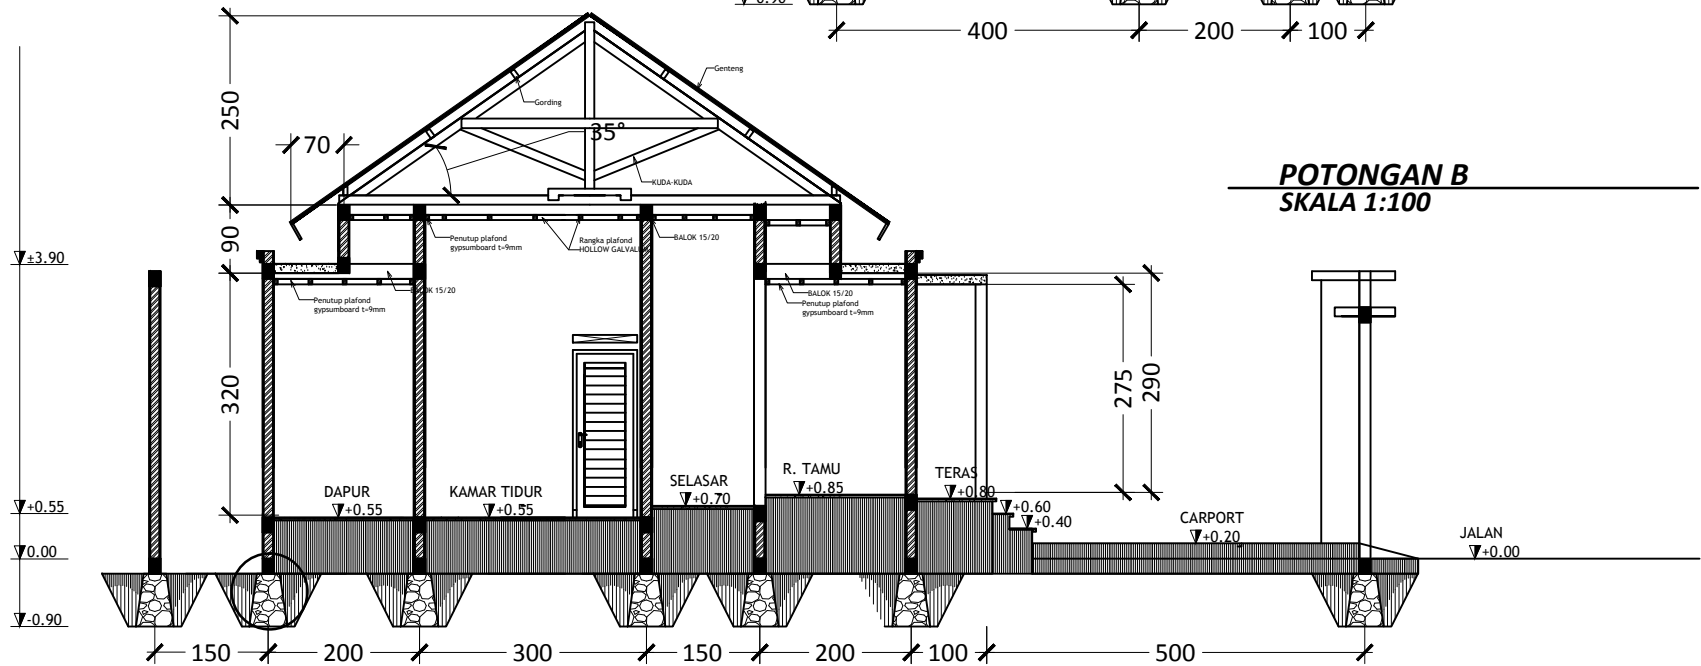

POTONGAN A
SKALA 1:100

POTONGAN B
SKALA 1:100

PROJECT NAME	ARCHITECT	OWNER	TITLE	SCALE	NOTE
RUMAH MINIMALIS	ARGAJOGJA Architectural Interior Engineering	PAK ZAINUDDIN	POTONGAN	1:100