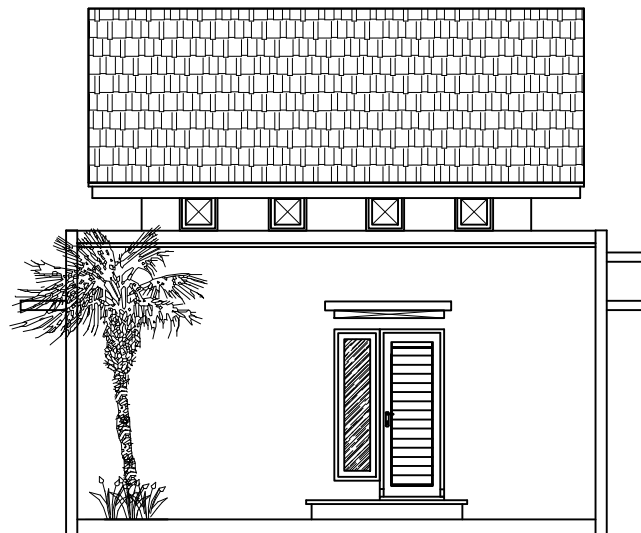

PROJECT NAME	ARCHITECT	OWNER	TITLE	SCALE	NOTE
RUMAH MINIMALIS	ARGAJOGJA Architectural Interior Engineering	PAK ZAINUDDIN	TAMPAK	1:100