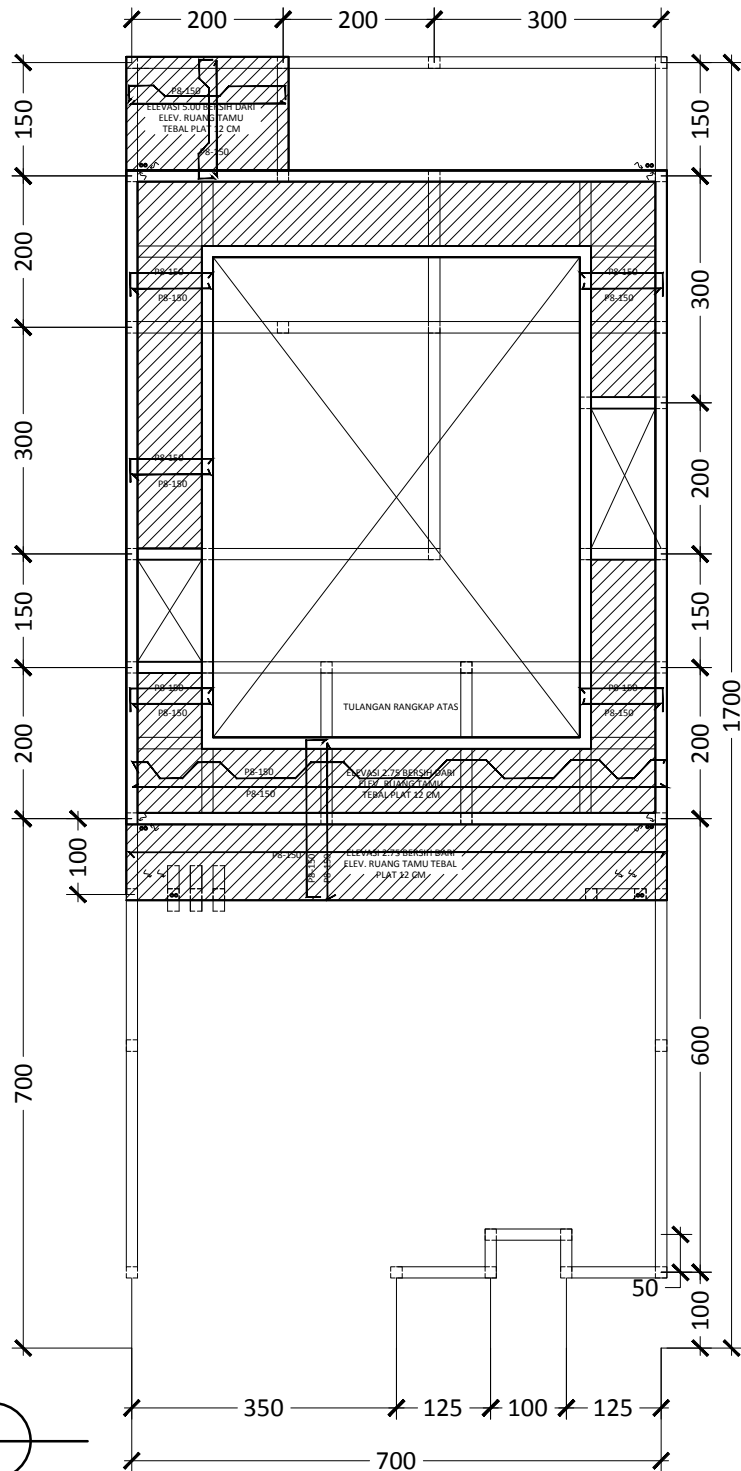

**DETAIL KOLOM BALOK**  
**SKALA 1:20**

**DETAIL PONDASI**  
**SKALA 1:20**

PROJECT NAME	ARCHITECT	OWNER	TITLE	SCALE
<b>RUMAH MINIMALIS</b>	 <b>ARGAJOGJA</b> <small>Architectural &amp; Interior Engineering</small>	<b>BAPAK ZAINUDDIN</b>	<b>DETAIL</b>	<b>1:20</b>

**DENAH KOLOM BALOK**  
**SKALA 1:100**

PROJECT NAME	ARCHITECT	OWNER	TITLE	SCALE
<b>RUMAH MINIMALIS</b>	 <b>ARGAJOGJA</b> <small>Architectural Interior Engineering</small>	<b>BAPAK ZAINUDDIN</b>	<b>DENAH KOLOM BALOK</b>	<b>1:100</b>